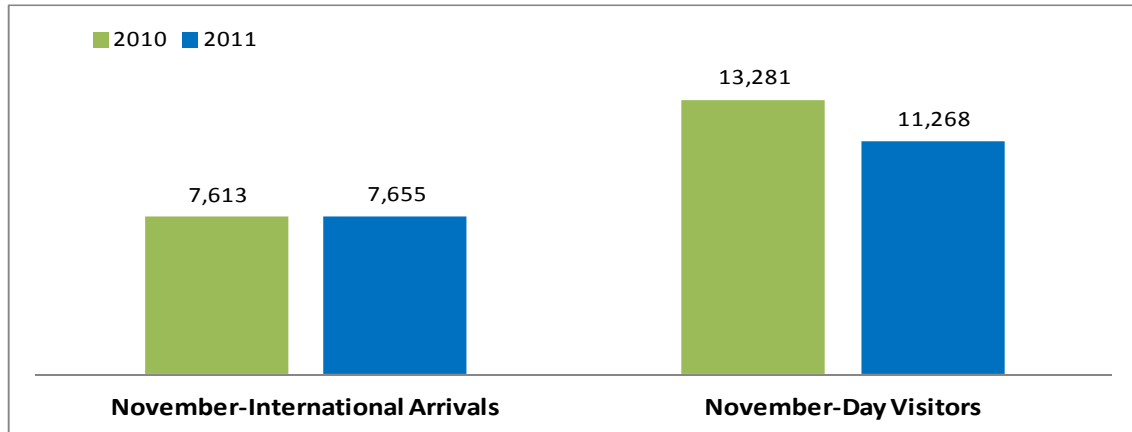

STATISTICS UPDATE: INTERNATIONAL MIGRATION

NOVEMBER 2011 HIGHLIGHTS

The total international visitor arrivals for November 2011 was 7,655. This shows a slight increase of 1% over the month of November 2010. However, it declined by 11% over October 2011.

Cruise ship visitors (day visitors) for the month of November 2011 decreased by 15% over the same month of last year. On the other hand, the number recorded an increase of more than a half (56%) when compared with the month of October 2011.

PURPOSE OF VISIT

In November 2011, 6,228 or 81% of the total international visitor arrivals came to Vanuatu for holiday; 907 or 12% came for meetings, conferences or other business; 468 or 6% arrived in the country to visit friends and relatives, and 52 or 1% were in transit to another country.

COUNTRY OF USUAL RESIDENCE

Australia continues to be the main source for international visitor arrivals to Vanuatu, accounting for 62% or 4,736 of all international arrivals in November 2011. The number of visitors coming from Australia declined by 3% over November of 2010. Tourists coming from North America and New Caledonia also decreased by 38% and 3% respectively over November 2010. Nonetheless, visitors for New Zealand, other Pacific countries, Europe and other countries increased by 30%, 17%, 4% and 1% respectively over the same period in 2010.