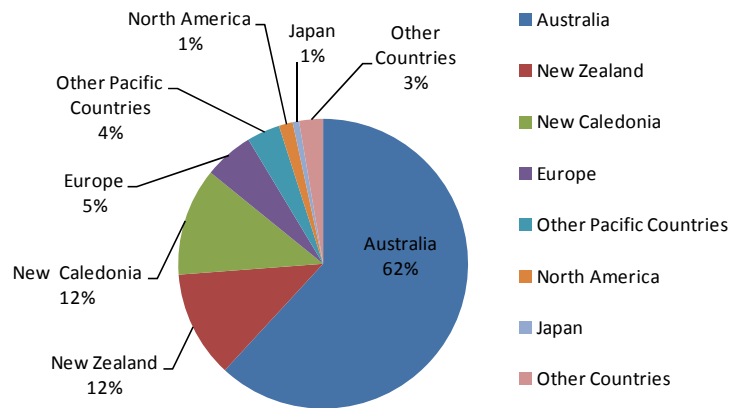

STATISTICS UPDATE: INTERNATIONAL MIGRATION

NOVEMBER 2011 HIGHLIGHTS

The total international visitor arrivals for November 2011 was 7,655. This shows a slight increase of 1% over the month of November 2010. However, it declined by 11% over October 2011.

Cruise ship visitors (day visitors) for the month of November 2011 decreased by 15% over the same month of last year. On the other hand, the number recorded an increase of more than a half (56%) when compared with the month of October 2011.

PURPOSE OF VISIT

In November 2011, 6,228 or 81% of the total international visitor arrivals came to Vanuatu for holiday; 907 or 12% came for meetings, conferences or other business; 468 or 6% arrived in the country to visit friends and relatives, and 52 or 1% were in transit to another country.

COUNTRY OF USUAL RESIDENCE

Australia continues to be the main source for international visitor arrivals to Vanuatu, accounting for 62% or 4,736 of all international arrivals in November 2011. The number of visitors coming from Australia declined by 3% over November of 2010. Tourists coming from North America and New Caledonia also decreased by 38% and 3% respectively over November 2010. Nonetheless, visitors for New Zealand, other Pacific countries, Europe and other countries increased by 30%, 17%, 4% and 1% respectively over the same period in 2010.