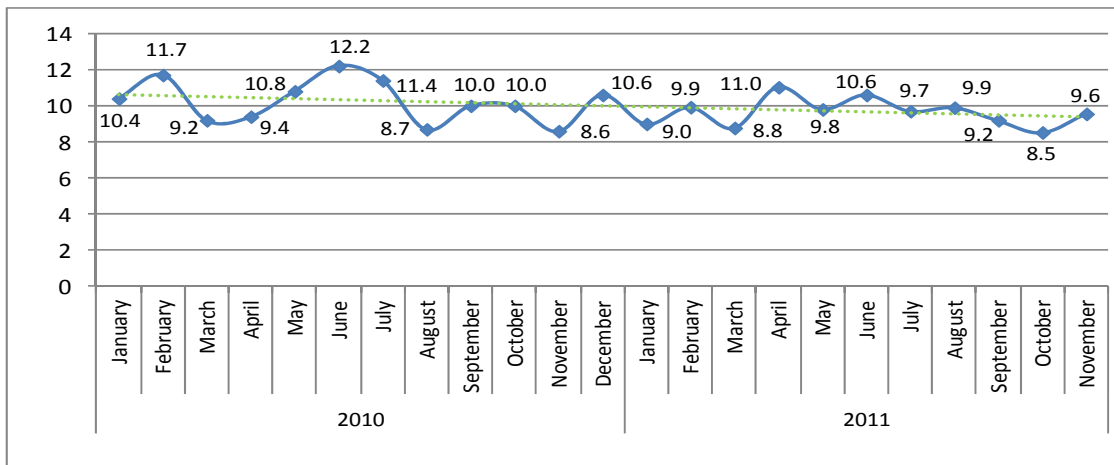

STATISTICS UPDATE: INTERNATIONAL MIGRATION

NOVEMBER 2011 HIGHLIGHTS

The total international visitor arrivals for November 2011 was 7,655. This shows a slight increase of 1% over the month of November 2010. However, it declined by 11% over October 2011.

Cruise ship visitors (day visitors) for the month of November 2011 decreased by 15% over the same month of last year. On the other hand, the number recorded an increase of more than a half (56%) when compared with the month of October 2011.

PURPOSE OF VISIT

In November 2011, 6,228 or 81% of the total international visitor arrivals came to Vanuatu for holiday; 907 or 12% came for meetings, conferences or other business; 468 or 6% arrived in the country to visit friends and relatives, and 52 or 1% were in transit to another country.

AVERAGE LENGTH OF STAY

The average length of stay (intended) for visitors was 9.6 days in November 2011, an increase from an average of 8.6 days in November 2010 and from 8.5 days in October 2011.

CONCEPTS AND DEFINITIONS