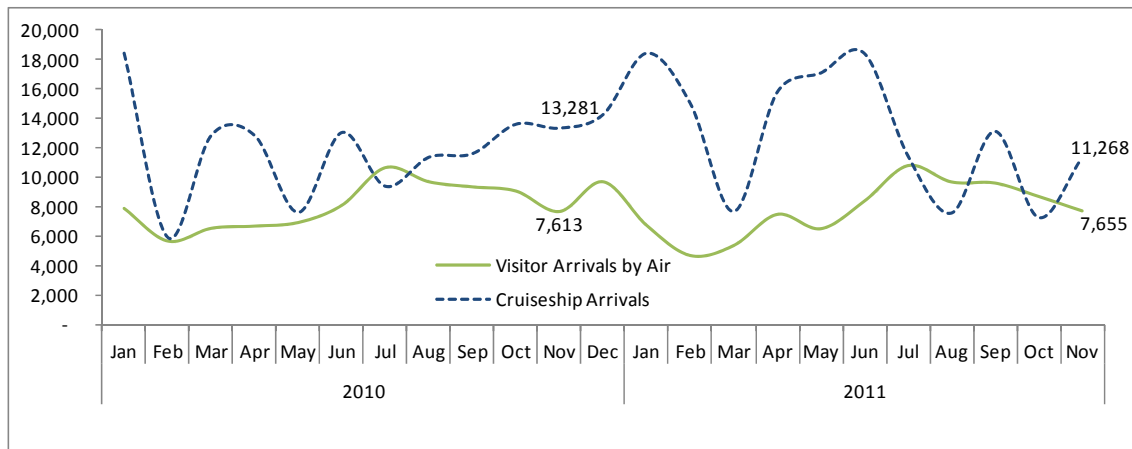

STATISTICS UPDATE: INTERNATIONAL MIGRATION

NOVEMBER 2011 HIGHLIGHTS

The total international visitor arrivals for November 2011 was 7,655. This shows a slight increase of 1% over the month of November 2010. However, it declined by 11% over October 2011.

Cruise ship visitors (day visitors) for the month of November 2011 decreased by 15% over the same month of last year. On the other hand, the number recorded an increase of more than a half (56%) when compared with the month of October 2011.

PURPOSE OF VISIT

In November 2011, 6,228 or 81% of the total international visitor arrivals came to Vanuatu for holiday; 907 or 12% came for meetings, conferences or other business; 468 or 6% arrived in the country to visit friends and relatives, and 52 or 1% were in transit to another country.

AVERAGE LENGTH OF STAY

The average length of stay (intended) for visitors was 9.6 days in November 2011, an increase from an average of 8.6 days in November 2010 and from 8.5 days in October 2011.

CONCEPTS AND DEFINITIONS