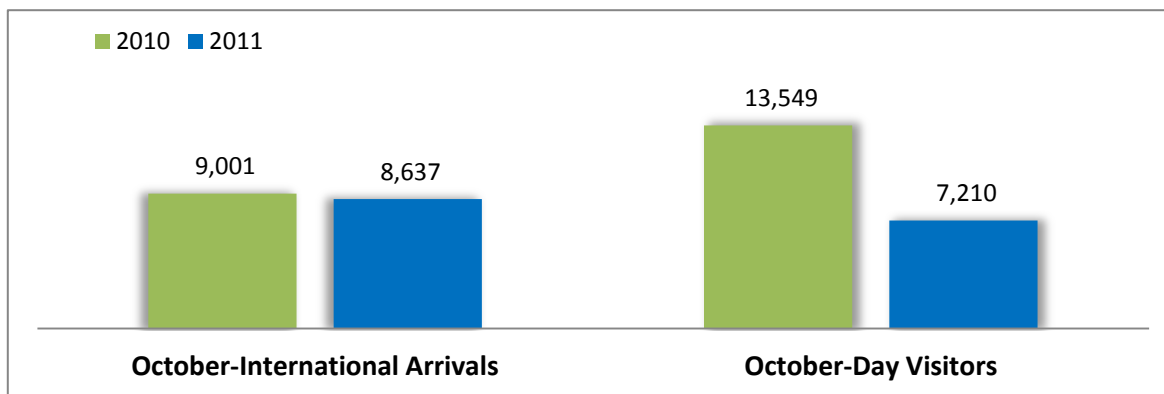

STATISTICS UPDATE: INTERNATIONAL MIGRATION

OCTOBER 2011 HIGHLIGHTS

The total international visitor arrivals for October 2011 was 8,637. This was an overall decrease of 4% over the month of October 2010. It also declined by 10% when compared to September 2011.

Cruise ship visitors (day visitors) for the month of October 2011 decreased by 47% over the same month of last year. When compared with the month of September 2011, the number also declined by 45% significantly.

PURPOSE OF VISIT

In October 2011, 6,991 or 81% of the total international visitor arrivals came to Vanuatu for holiday; 953 or 11% came for meetings, conferences or other business; 642 or 7% arrived in the country to visit friends and relatives, and 51 or 1% were in transit to another country.

AVERAGE LENGTH OF STAY

The average length of stay (intended) for visitors was 8.5 days in October 2011, a decrease from an average of 10 days in October 2010 and from 9.2 days in September 2011.

CONCEPTS AND DEFINITIONS