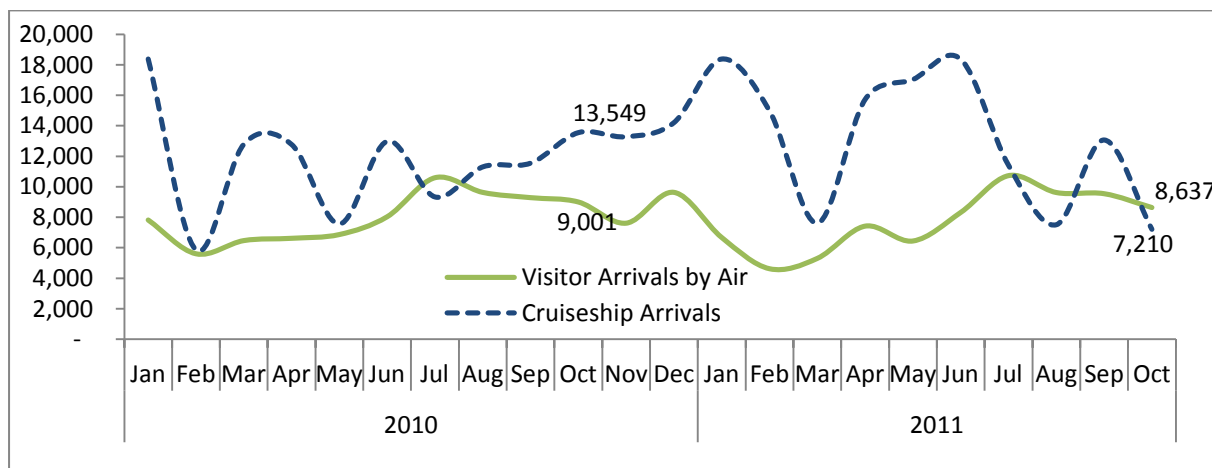

## STATISTICS UPDATE: INTERNATIONAL MIGRATION

### OCTOBER 2011 HIGHLIGHTS

The total international visitor arrivals for October 2011 was 8,637. This was an overall decrease of 4% over the month of October 2010. It also declined by 10% when compared to September 2011.

Cruise ship visitors (day visitors) for the month of October 2011 decreased by 47% over the same month of last year. When compared with the month of September 2011, the number also declined by 45% significantly.

**AVERAGE LENGTH OF STAY**

The average length of stay (intended) for visitors was 8.5 days in October 2011, a decrease from an average of 10 days in October 2010 and from 9.2 days in September 2011.