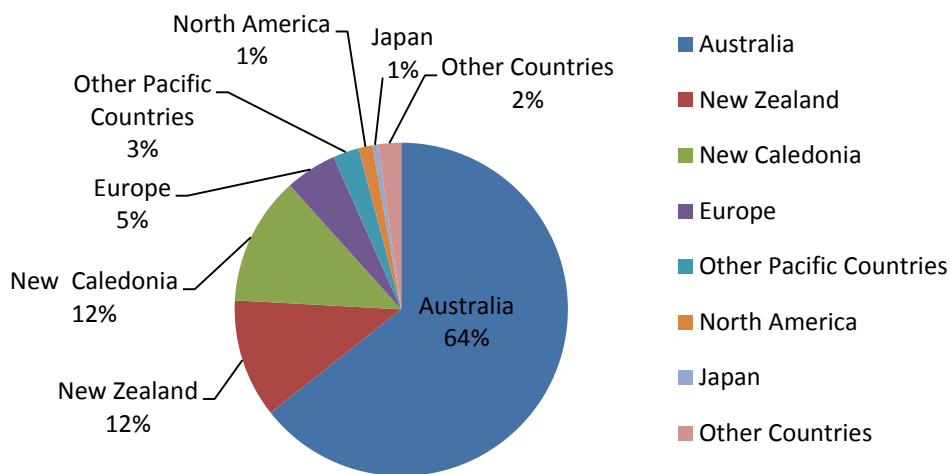

### OCTOBER 2011 HIGHLIGHTS

The total international visitor arrivals for October 2011 was 8,637. This was an overall decrease of 4% over the month of October 2010. It also declined by 10% when compared to September 2011.

Cruise ship visitors (day visitors) for the month of October 2011 decreased by 47% over the same month of last year. When compared with the month of September 2011, the number also declined by 45% significantly.

### PURPOSE OF VISIT

In October 2011, 6,991 or 81% of the total international visitor arrivals came to Vanuatu for holiday; 953 or 11% came for meetings, conferences or other business; 642 or 7% arrived in the country to visit friends and relatives, and 51 or 1% were in transit to another country.

**COUNTRY OF USUAL RESIDENCE**

Australia continues to be the main source for international visitor arrivals to Vanuatu, accounting for 64% of all international arrivals in October 2011. Visitors coming from Australia decreased by 7% over October of 2010. However, tourists coming from Japan, Other Countries and New Caledonia rose by 48%, 29% and 26% respectively over October 2010. Nonetheless, visitors from North America, other Pacific countries and New Zealand dropped by 40%, 29% and 4% respectively while tourists coming from Europe slightly dropped over the same period in 2010.