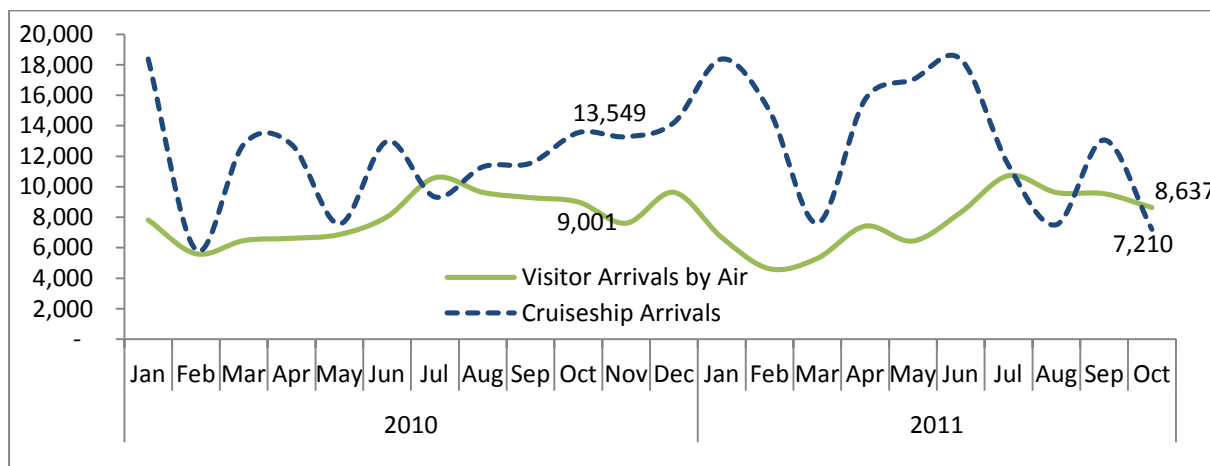

STATISTICS UPDATE: INTERNATIONAL MIGRATION

OCTOBER 2011 HIGHLIGHTS

The total international visitor arrivals for October 2011 was 8,637. This was an overall decrease of 4% over the month of October 2010. It also declined by 10% when compared to September 2011.

Cruise ship visitors (day visitors) for the month of October 2011 decreased by 47% over the same month of last year. When compared with the month of September 2011, the number also declined by 45% significantly.

PURPOSE OF VISIT

In October 2011, 6,991 or 81% of the total international visitor arrivals came to Vanuatu for holiday; 953 or 11% came for meetings, conferences or other business; 642 or 7% arrived in the country to visit friends and relatives, and 51 or 1% were in transit to another country.

AVERAGE LENGTH OF STAY

The average length of stay (intended) for visitors was 8.5 days in October 2011, a decrease from an average of 10 days in October 2010 and from 9.2 days in September 2011.

CONCEPTS AND DEFINITIONS