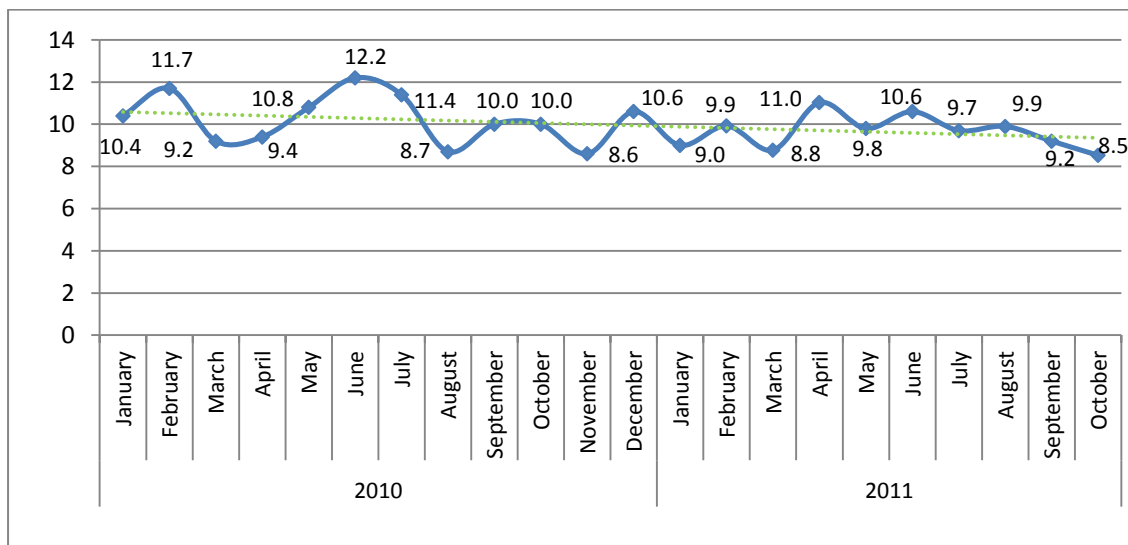

STATISTICS UPDATE: INTERNATIONAL MIGRATION

OCTOBER 2011 HIGHLIGHTS

The total international visitor arrivals for October 2011 was 8,637. This was an overall decrease of 4% over the month of October 2010. It also declined by 10% when compared to September 2011.

Cruise ship visitors (day visitors) for the month of October 2011 decreased by 47% over the same month of last year. When compared with the month of September 2011, the number also declined by 45% significantly.

PURPOSE OF VISIT

In October 2011, 6,991 or 81% of the total international visitor arrivals came to Vanuatu for holiday; 953 or 11% came for meetings, conferences or other business; 642 or 7% arrived in the country to visit friends and relatives, and 51 or 1% were in transit to another country.

AVERAGE LENGTH OF STAY

The average length of stay (intended) for visitors was 8.5 days in October 2011, a decrease from an average of 10 days in October 2010 and from 9.2 days in September 2011.

CONCEPTS AND DEFINITIONS