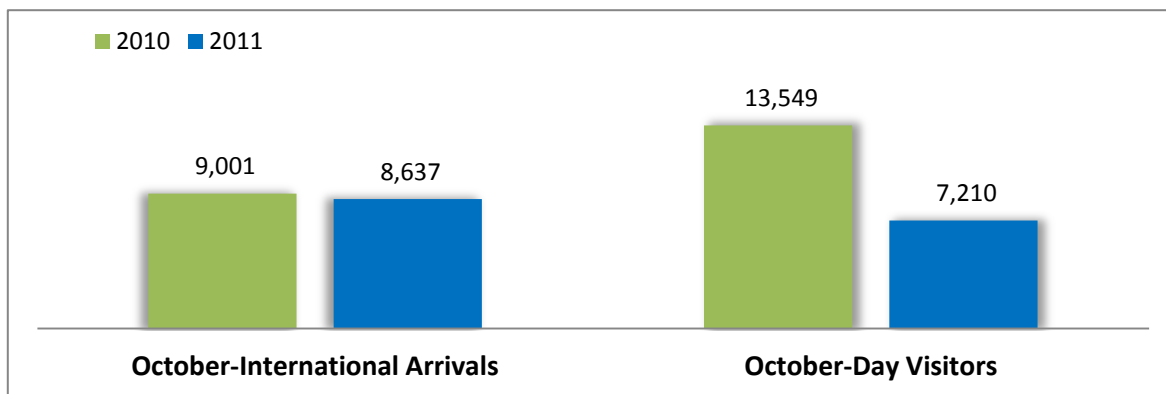

## STATISTICS UPDATE: INTERNATIONAL MIGRATION

### OCTOBER 2011 HIGHLIGHTS

The total international visitor arrivals for October 2011 was 8,637. This was an overall decrease of 4% over the month of October 2010. It also declined by 10% when compared to September 2011.

Cruise ship visitors (day visitors) for the month of October 2011 decreased by 47% over the same month of last year. When compared with the month of September 2011, the number also declined by 45% significantly.

### PURPOSE OF VISIT

In October 2011, 6,991 or 81% of the total international visitor arrivals came to Vanuatu for holiday; 953 or 11% came for meetings, conferences or other business; 642 or 7% arrived in the country to visit friends and relatives, and 51 or 1% were in transit to another country.