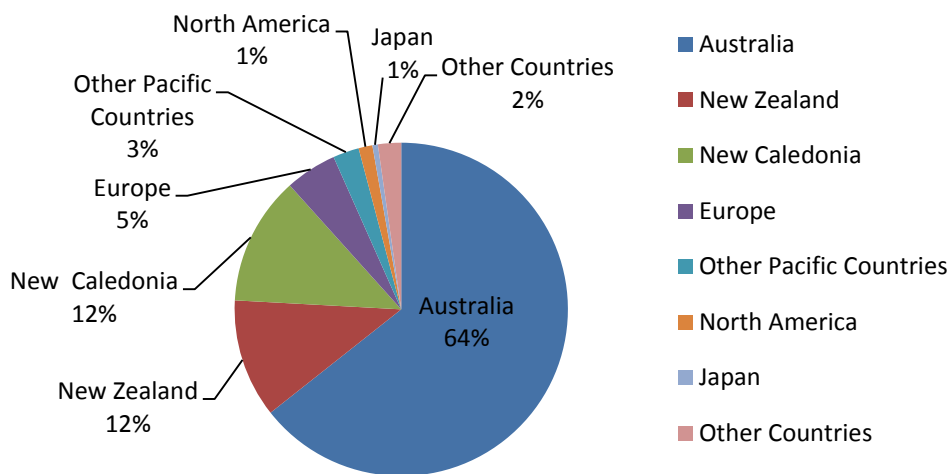

STATISTICS UPDATE: INTERNATIONAL MIGRATION

OCTOBER 2011 HIGHLIGHTS

The total international visitor arrivals for October 2011 was 8,637. This was an overall decrease of 4% over the month of October 2010. It also declined by 10% when compared to September 2011.

Cruise ship visitors (day visitors) for the month of October 2011 decreased by 47% over the same month of last year. When compared with the month of September 2011, the number also declined by 45% significantly.

PURPOSE OF VISIT

In October 2011, 6,991 or 81% of the total international visitor arrivals came to Vanuatu for holiday; 953 or 11% came for meetings, conferences or other business; 642 or 7% arrived in the country to visit friends and relatives, and 51 or 1% were in transit to another country.

COUNTRY OF USUAL RESIDENCE

Australia continues to be the main source for international visitor arrivals to Vanuatu, accounting for 64% of all international arrivals in October 2011. Visitors coming from Australia decreased by 7% over October of 2010. However, tourists coming from Japan, Other Countries and New Caledonia rose by 48%, 29% and 26% respectively over October 2010. Nonetheless, visitors from North America, other Pacific countries and New Zealand dropped by 40%, 29% and 4% respectively while tourists coming from Europe slightly dropped over the same period in 2010.