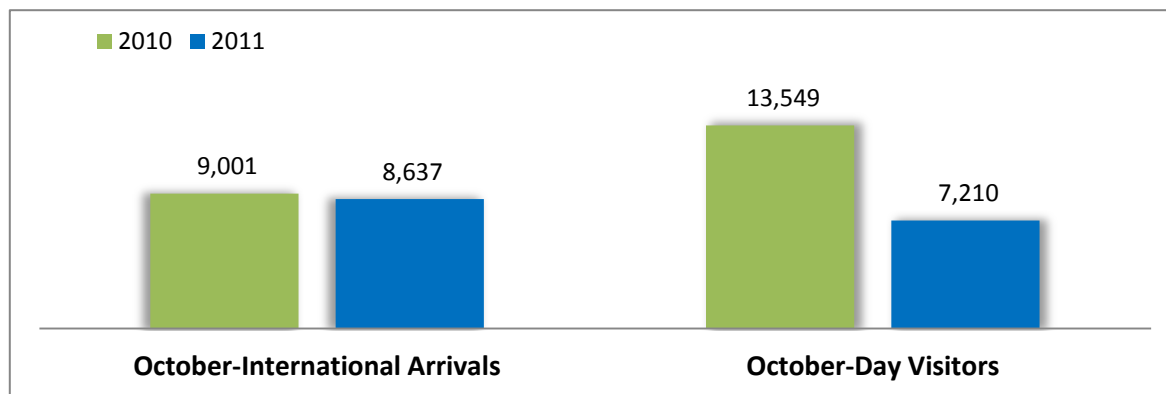

STATISTICS UPDATE: INTERNATIONAL MIGRATION

OCTOBER 2011 HIGHLIGHTS

The total international visitor arrivals for October 2011 was 8,637. This was an overall decrease of 4% over the month of October 2010. It also declined by 10% when compared to September 2011.

Cruise ship visitors (day visitors) for the month of October 2011 decreased by 47% over the same month of last year. When compared with the month of September 2011, the number also declined by 45% significantly.

PURPOSE OF VISIT

In October 2011, 6,991 or 81% of the total international visitor arrivals came to Vanuatu for holiday; 953 or 11% came for meetings, conferences or other business; 642 or 7% arrived in the country to visit friends and relatives, and 51 or 1% were in transit to another country.

AVERAGE LENGTH OF STAY

The average length of stay (intended) for visitors was 8.5 days in October 2011, a decrease from an average of 10 days in October 2010 and from 9.2 days in September 2011.

CONCEPTS AND DEFINITIONS