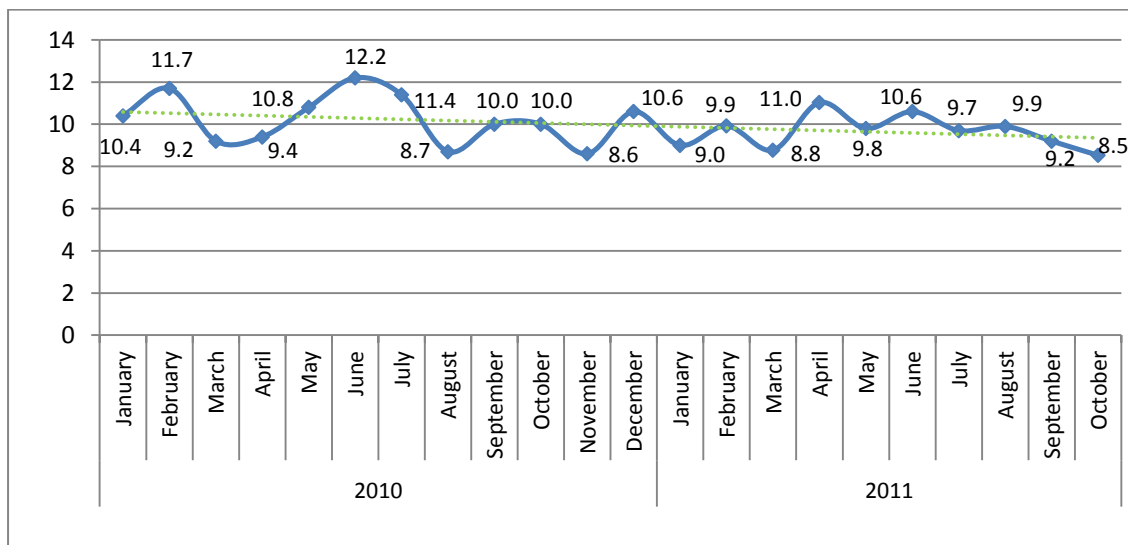

### OCTOBER 2011 HIGHLIGHTS

The total international visitor arrivals for October 2011 was 8,637. This was an overall decrease of 4% over the month of October 2010. It also declined by 10% when compared to September 2011.

Cruise ship visitors (day visitors) for the month of October 2011 decreased by 47% over the same month of last year. When compared with the month of September 2011, the number also declined by 45% significantly.

### PURPOSE OF VISIT

In October 2011, 6,991 or 81% of the total international visitor arrivals came to Vanuatu for holiday; 953 or 11% came for meetings, conferences or other business; 642 or 7% arrived in the country to visit friends and relatives, and 51 or 1% were in transit to another country.

**AVERAGE LENGTH OF STAY**

The average length of stay (intended) for visitors was 8.5 days in October 2011, a decrease from an average of 10 days in October 2010 and from 9.2 days in September 2011.