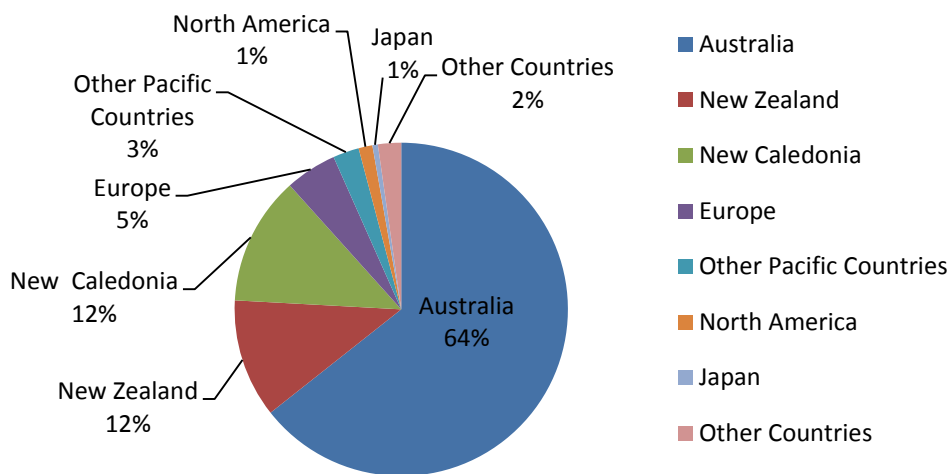

### OCTOBER 2011 HIGHLIGHTS

The total international visitor arrivals for October 2011 was 8,637. This was an overall decrease of 4% over the month of October 2010. It also declined by 10% when compared to September 2011.

Cruise ship visitors (day visitors) for the month of October 2011 decreased by 47% over the same month of last year. When compared with the month of September 2011, the number also declined by 45% significantly.

### PURPOSE OF VISIT

In October 2011, 6,991 or 81% of the total international visitor arrivals came to Vanuatu for holiday; 953 or 11% came for meetings, conferences or other business; 642 or 7% arrived in the country to visit friends and relatives, and 51 or 1% were in transit to another country.

**COUNTRY OF USUAL RESIDENCE**

Australia continues to be the main source for international visitor arrivals to Vanuatu, accounting for 64% of all international arrivals in October 2011. Visitors coming from Australia decreased by 7% over October of 2010. However, tourists coming from Japan, Other Countries and New Caledonia rose by 48%, 29% and 26% respectively over October 2010. Nonetheless, visitors from North America, other Pacific countries and New Zealand dropped by 40%, 29% and 4% respectively while tourists coming from Europe slightly dropped over the same period in 2010.