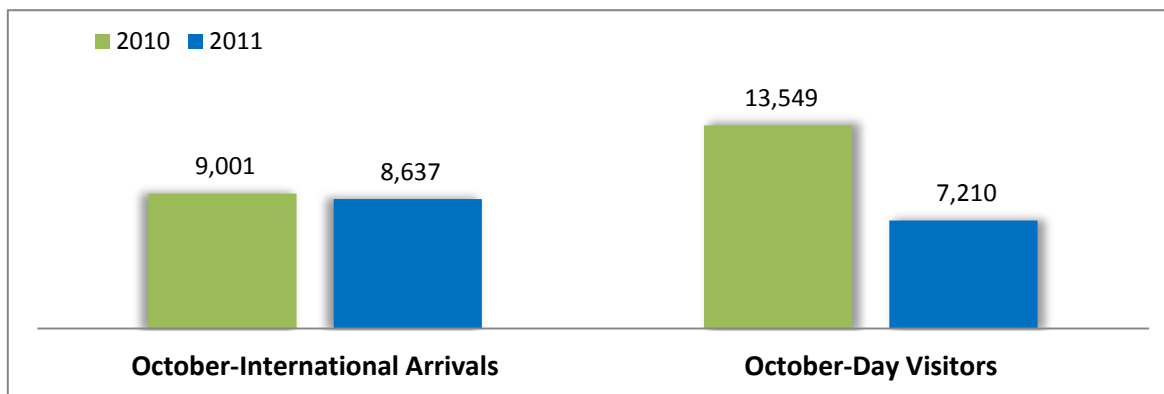

## STATISTICS UPDATE: INTERNATIONAL MIGRATION

### OCTOBER 2011 HIGHLIGHTS

The total international visitor arrivals for October 2011 was 8,637. This was an overall decrease of 4% over the month of October 2010. It also declined by 10% when compared to September 2011.

Cruise ship visitors (day visitors) for the month of October 2011 decreased by 47% over the same month of last year. When compared with the month of September 2011, the number also declined by 45% significantly.

### PURPOSE OF VISIT

In October 2011, 6,991 or 81% of the total international visitor arrivals came to Vanuatu for holiday; 953 or 11% came for meetings, conferences or other business; 642 or 7% arrived in the country to visit friends and relatives, and 51 or 1% were in transit to another country.