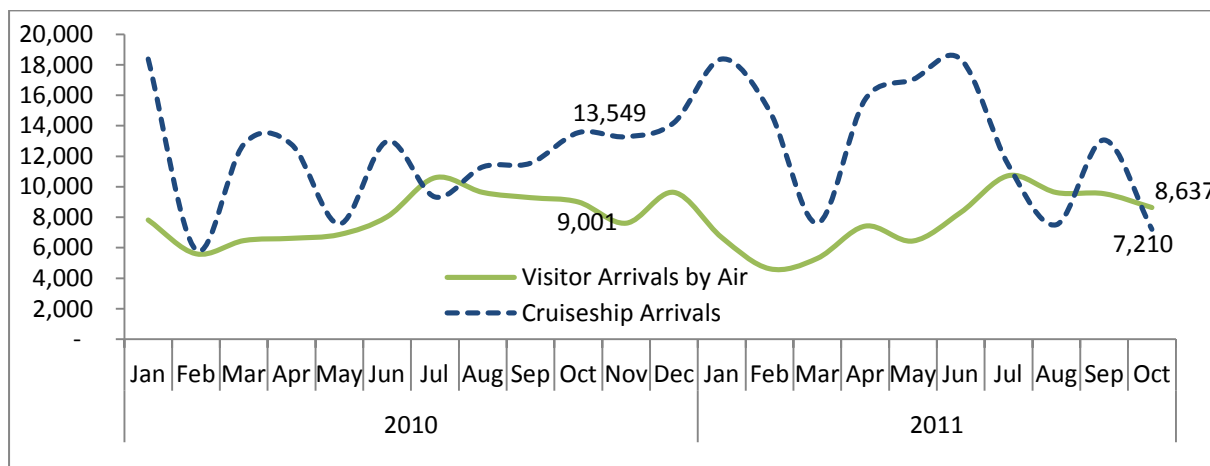

## STATISTICS UPDATE: INTERNATIONAL MIGRATION

### OCTOBER 2011 HIGHLIGHTS

The total international visitor arrivals for October 2011 was 8,637. This was an overall decrease of 4% over the month of October 2010. It also declined by 10% when compared to September 2011.

Cruise ship visitors (day visitors) for the month of October 2011 decreased by 47% over the same month of last year. When compared with the month of September 2011, the number also declined by 45% significantly.

**AVERAGE LENGTH OF STAY**

The average length of stay (intended) for visitors was 8.5 days in October 2011, a decrease from an average of 10 days in October 2010 and from 9.2 days in September 2011.